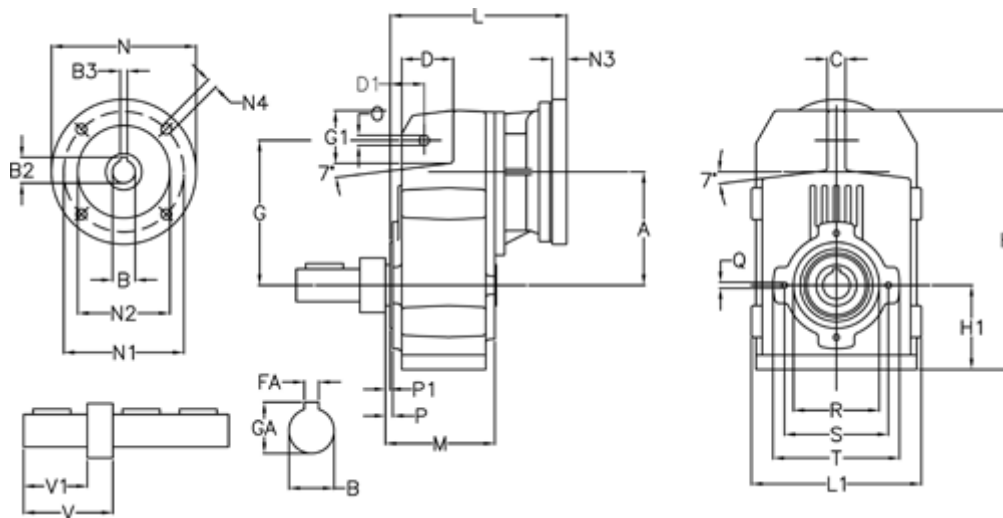

Article number: 29560301271240

Description: Shaft mounted gear  
A312R-12,7-P100B5

## Measures

A = 150.50	FA = 10	M = 125.0	Q = M10x17
B = 35	G = 170	N = 250	R = 110
B1 = 28	G1 = 84.0	N1 = 215	S = 130
B2 = 31.3	GA = 38.0	N2 = 180	T = 150
B3 = 8	H = 326.0	N4 = M12x16	V = 93.0
C = 20	H1 = 102.0	O = 13	V1 = 60
D = 68.0	L = 255.0	P = 6.5	
D1 = 54.0	L1 = 210	P1 = 3.5	